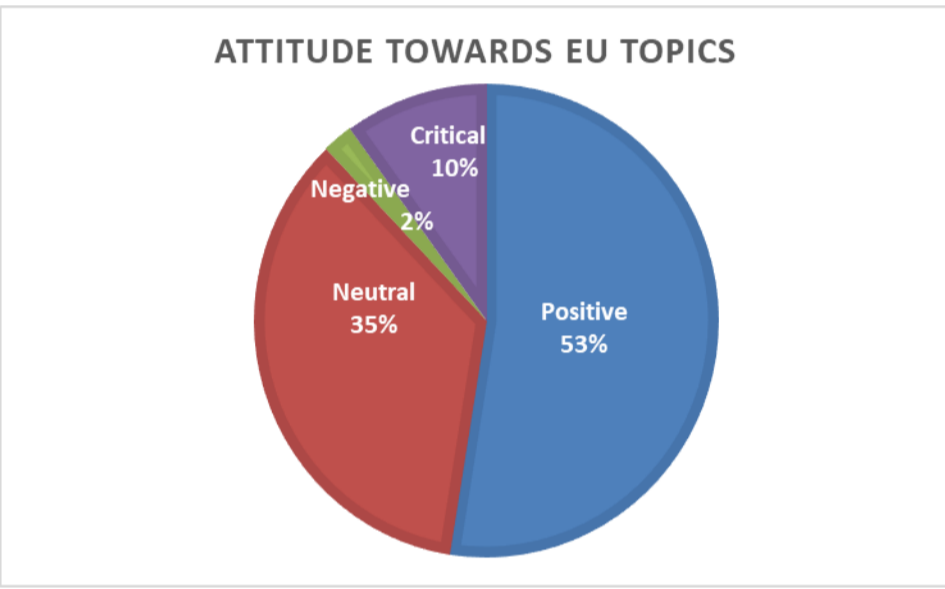

ANALYSIS OF ANALYTICAL MEDIA REPORTING ON EUROPEAN INTEGRATION

Daily political events	25%
EU and KM	23%
EU funds	15%
EU negotiations	11%
Analytical review of EU	10%
EU and Russia	9%
Reform processes	7%

942 news releases

Regarding a donation from the EU and the EBRD for the reconstruction of the City Institute for Urgent Medical Care (94)