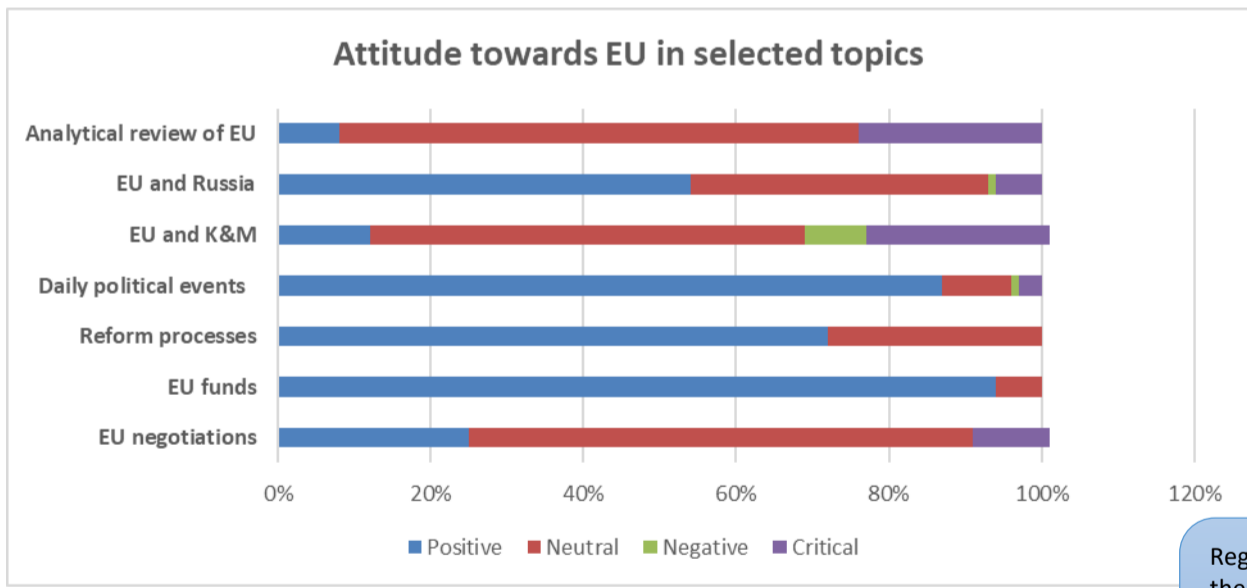

ANALYSIS OF ANALYTICAL MEDIA REPORTING ON EUROPEAN INTEGRATION

Daily political events	25%
EU and KM	23%
EU funds	15%
EU negotiations	11%
Analytical review of EU	10%
EU and Russia	9%
Reform processes	7%

942 news releases

Regarding a donation from the EU and the EBRD for the reconstruction of the City Institute for Urgent Medical Care (94)