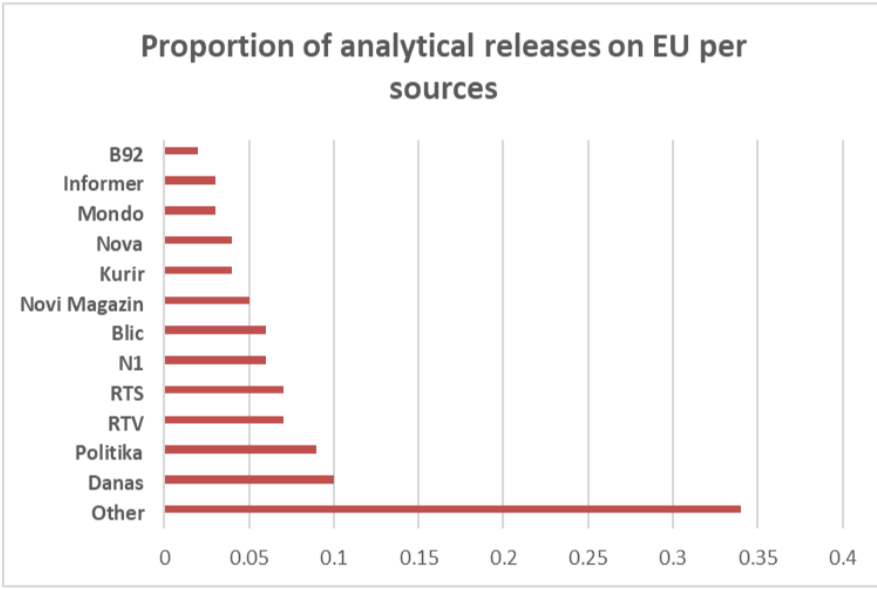

ANALYSIS OF ANALYTICAL MEDIA REPORTING ON EUROPEAN INTEGRATION

Daily political events	25%
EU and KM	23%
EU funds	15%
EU negotiations	11%
Analytical review of EU	10%
EU and Russia	9%
Reform processes	7%

942 news releases

Regarding a donation from the EU and the EBRD for the reconstruction of the City Institute for Urgent Medical Care (94)