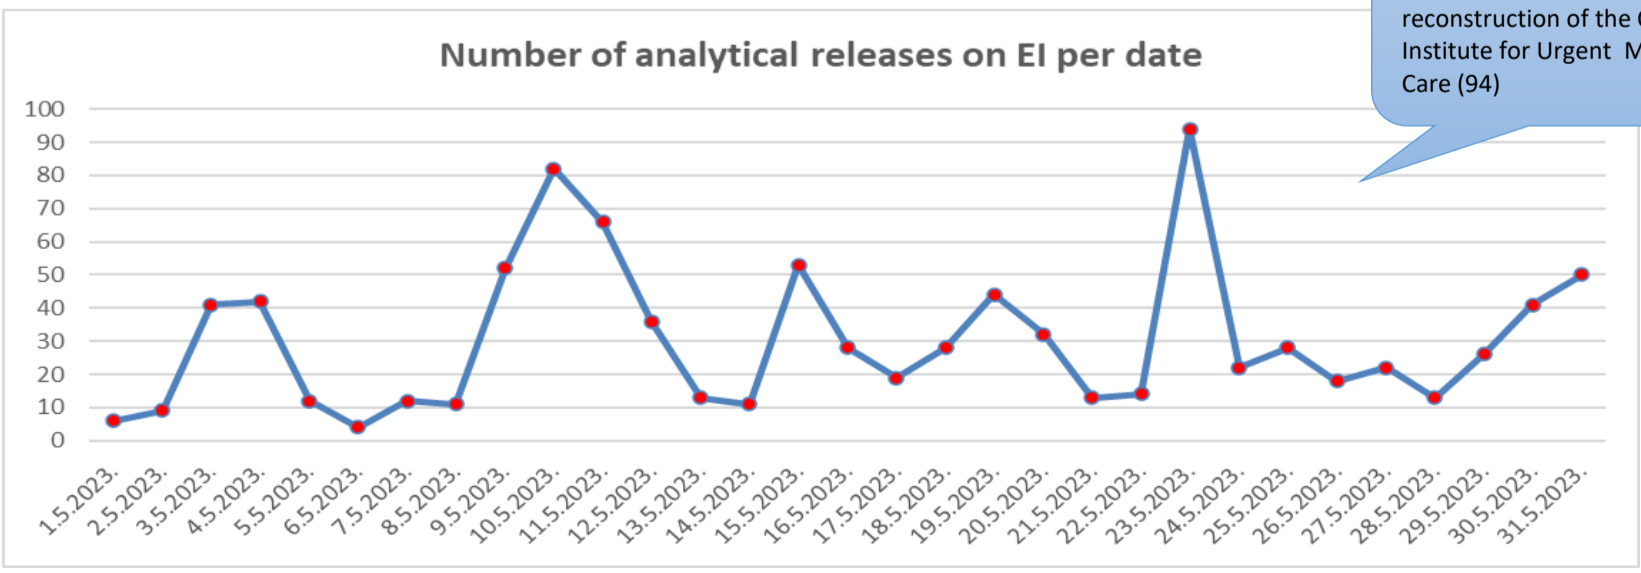

ANALYSIS OF ANALYTICAL MEDIA REPORTING ON EUROPEAN INTEGRATION

Daily political events	25%
EU and KM	23%
EU funds	15%
EU negotiations	11%
Analytical review of EU	10%
EU and Russia	9%
Reform processes	7%

942 news releases

Regarding a donation from the EU and the EBRD for the reconstruction of the City Institute for Urgent Medical Care (94)